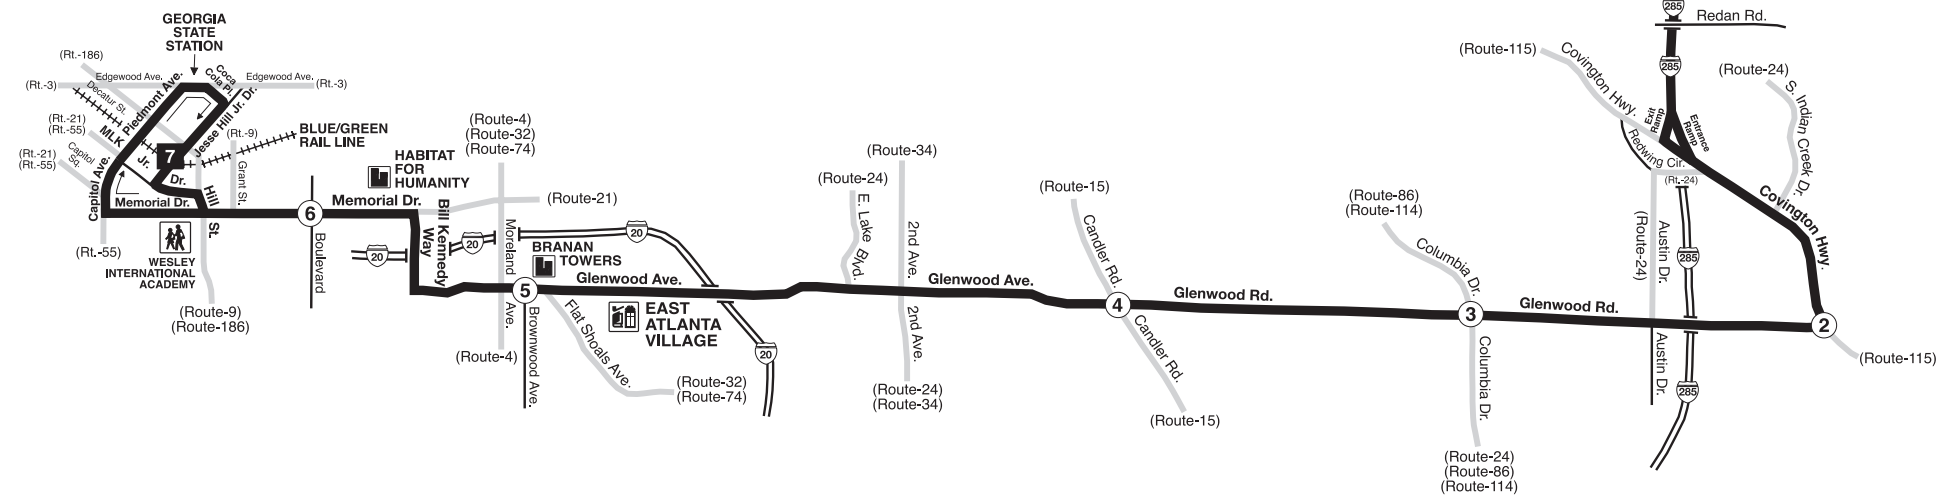

Routes Intersecting at
Georgia State Station:
Rutas intersectando en la
Estación Georgia State:
107-Glenwood
813-Atlanta Student Movement Boulevard
899-Old Fourth Ward

Intersecting Routes at
Indian Creek Station:
Rutas intersectando en la
Estación Indian Creek:
24-McAfee/Hosea Williams
107-Glenwood
111-Snapfinger Woods
115-Redan Road
119-Hairston Road/Stone Mountain Village

INTERSECTING ROUTES
RUTAS INTERSECTANDO